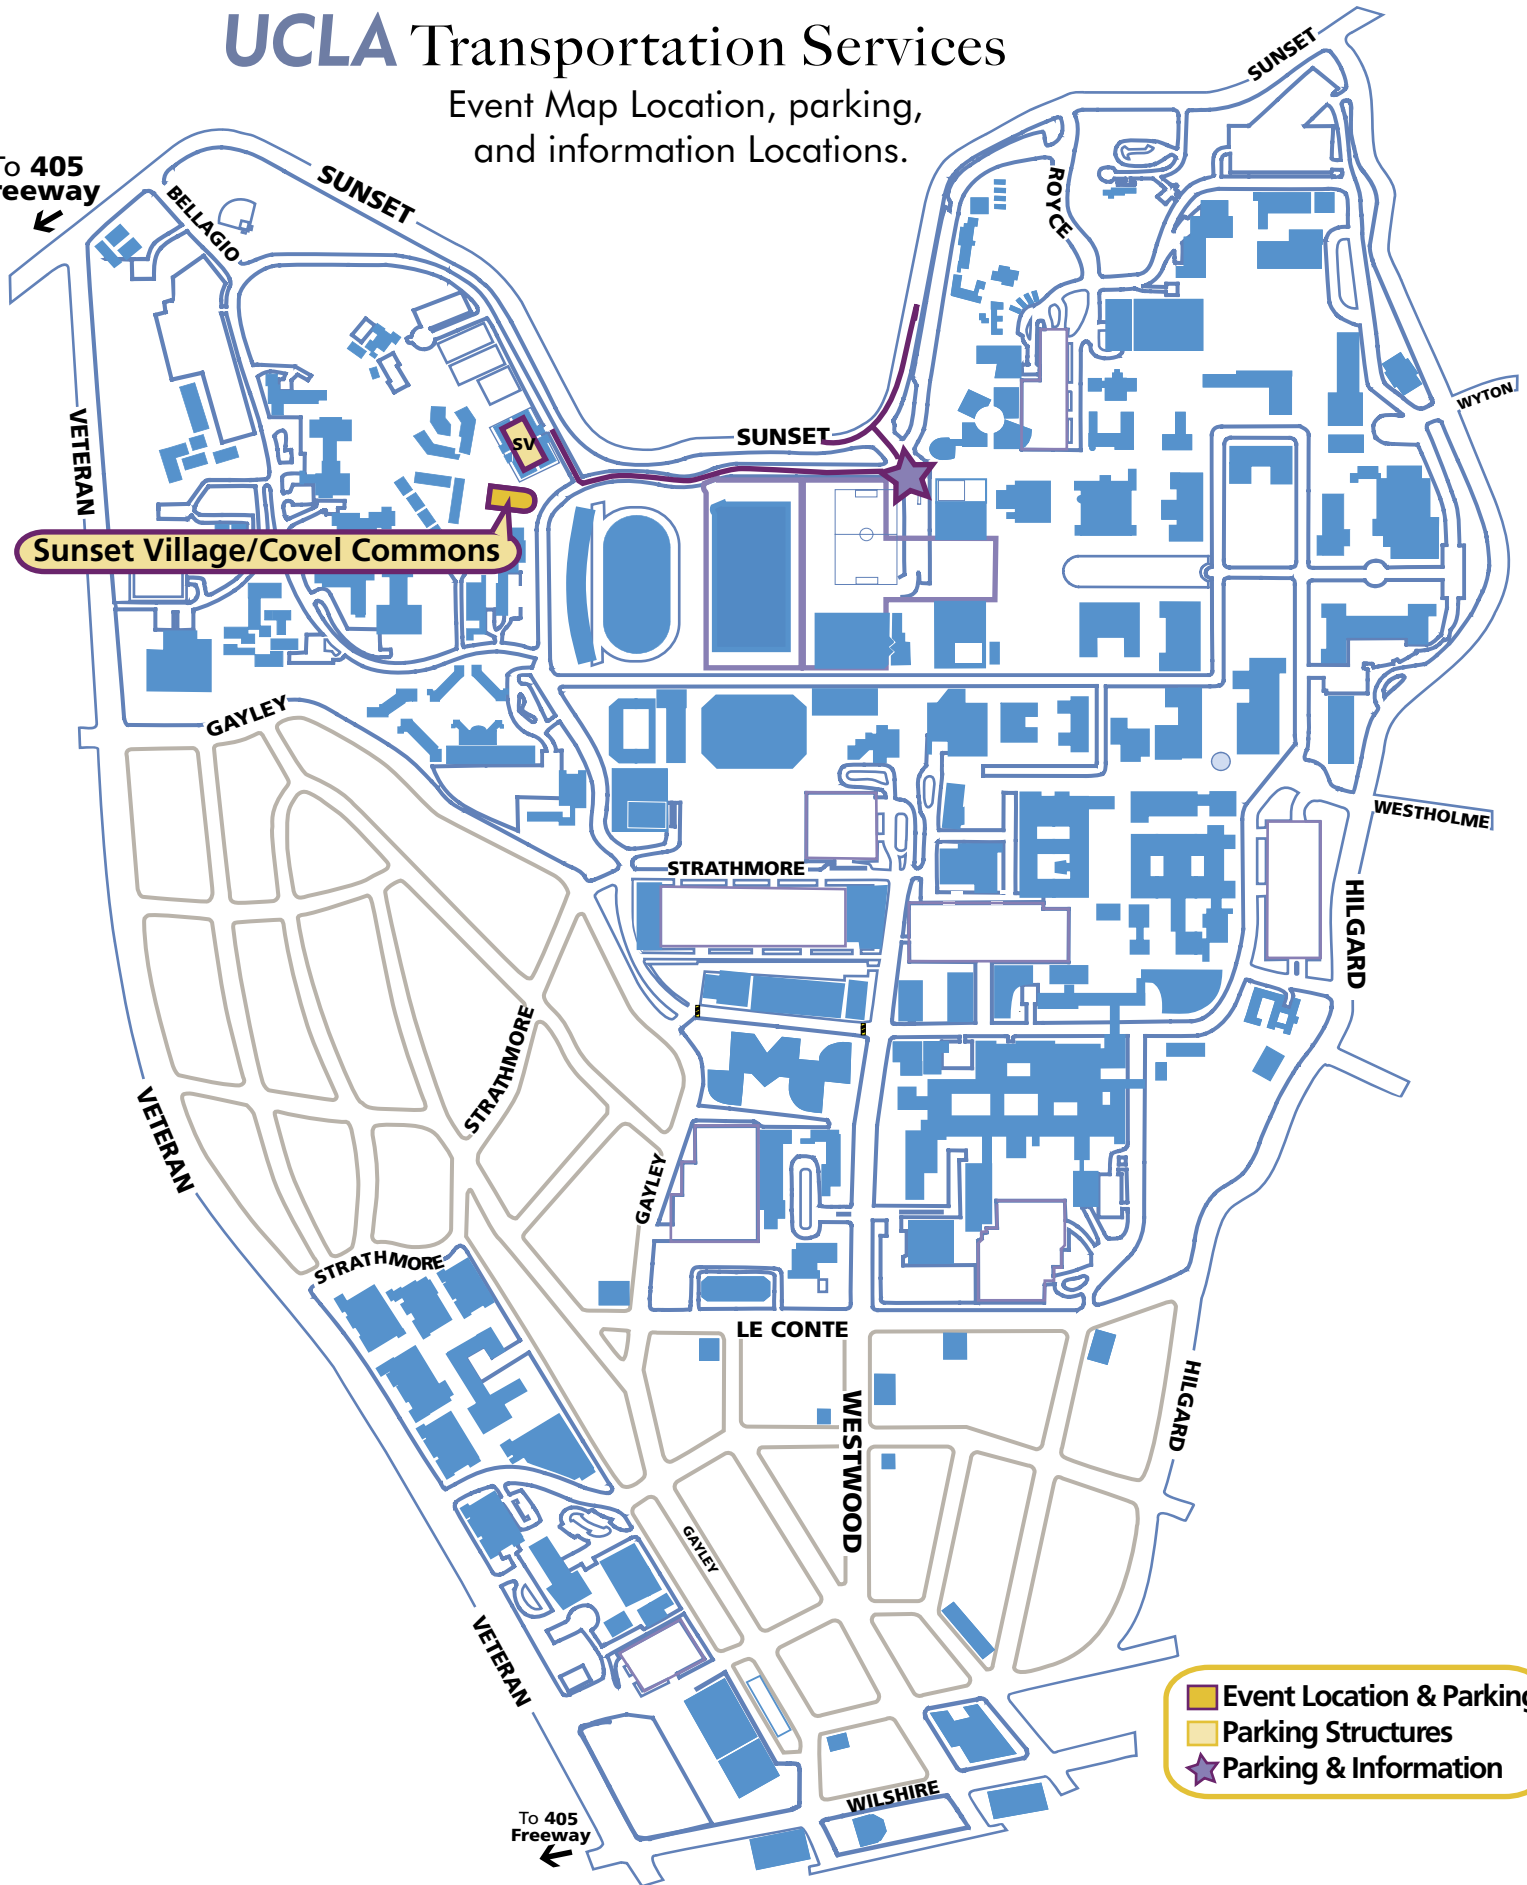

# UCLA Transportation Services

Event Map Location, parking, and information Locations.

To 405 Freeway

Sunset Village/Covel Commons

- Event Location & Parking
- Parking Structures
- Parking & Information

To 405 Freeway